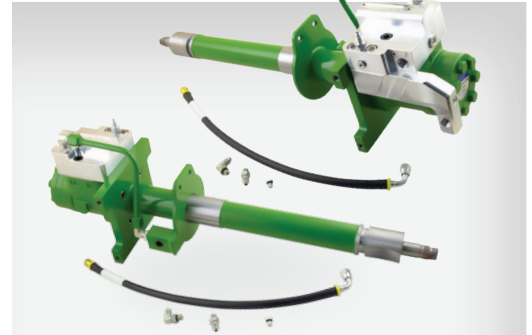

NEW

John Deere® Steering Column
Conversion to Hydrostatic Steering
Uses all Original Hoses, Steel Lines, and Fittings

Part # HTSV4020N

TRACTOR

2510, 2520, 3010, 3020, 4000,
4010, 4020, 4320, 4520,
4620, 6030

WHEEL TRACTOR

3010, 4010

REMAN Available

NEW

John Deere® Steering Column
Conversion to Hydrostatic Steering
Uses all Original Hoses, Steel Lines, and Fittings

Part # HTSV4430N

TRACTOR

4030, 9120, 4230, 4430, 4630

REMAN Available

Expanded Product Lines

Ensuring We Meet Your Needs

ALL MAKES & ALL MODELS

- ▮ Air Conditioning Parts
 ▮ Brake Parts
 ▮ Cab Interior & Seats
- ▮ Clutch Parts & Kits
 ▮ Combine Parts
 ▮ Electrical System Parts
- ▮ Hydraulic System Parts
 ▮ Lights & Body Parts
 ▮ Steering Parts
- ▮ Manuals
 ▮ Transmission Parts
 ▮ Universal Parts